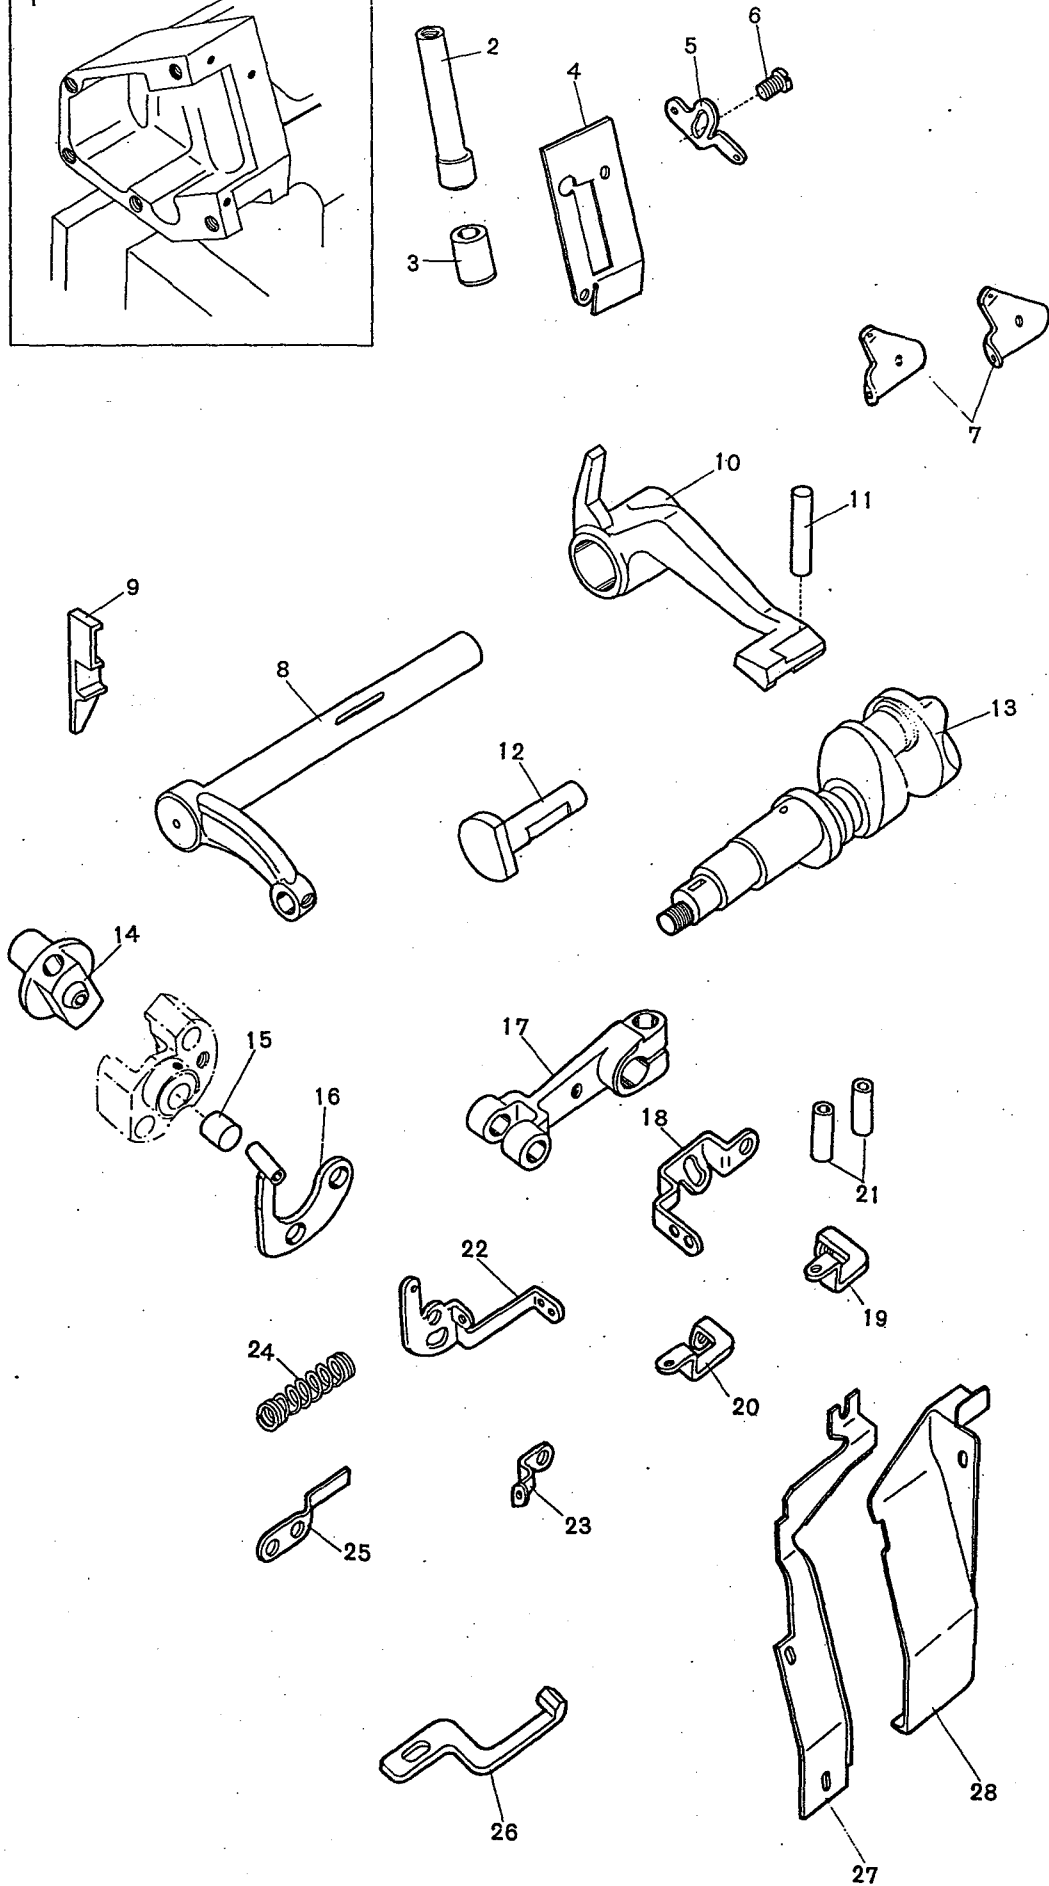

600-2,-3

EDGE GUIDE

600-4

600-2,-3,-4 EXCLUSIVE PARTS

10

<u>Ref.No.</u>	<u>Parts.No.</u>	<u>Description</u>	<u>Amt. Req.</u>	<u>Remarks</u>
1	Y32747	Presser Foot Complete Set for 600-2	1	
1-1	Y32748	Presser Foot Complete Set for 600-3	1	
2	Y32741	Presser Foot Holder	1	
3	Y32708	Presser Foot for 600-2, -3	1	
4	Y32710	Presser Foot Chip Guard	1	
5	Y 1230	Screw for Y32710	1	
6	Y32744	Presser Foot Stitch Tongue for 600-2	1	
6-1	Y32743	Presser Foot Stitch Tongue for 600-3	1	
7	Y30619	Presser Foot Hinge Spring	1	
8	Y 5036	Screw for Y30619	1	
9	Y34535	Presser Foot Chain Shield	1	
10	Y 1228	Screw for Y34535	1	
11	Y32671	Throat Plate for 600-2	1	
11-1	Y32673	Throat Plate for 600-3	1	
12	Y33816	Differential Feed Dog for 600-2, -3	1	
13	Y33814	Main Feed Dog for 600-2, -3	1	
14	Y37948	Edge Guide Complete Set (Large)	1	
15	Y 4358	Screw for Y37948, Y37962	1	
16	Y37962	Edge Guide Complete Set (Small)	1	
17	Y33751	Edge Guide Complete Set (Swing)	1	
18	Y33400	Front Cover Latch Spring	1	
19	Y 7405	Screw for Y33400	1	
20	Y37372	Needle Bar	1	
21	Y37373	Needle Holder	1	
22	Y 3637	Screws for Needle	2	
23	Y 340	Nut for Y6543	1	
24	Y34763	Needle Thread Tension Disc Eyelet	1	
25	Y 6543	Tension Post	1	
26	Y 286	Felts for Tension Disc	2	
27	Y01111	Tension Discs	2	
28	Y37635	Tread Tension Spring Retainer	1	
29	Y32971	Needle Thread Tension Spring	1	
30	Y30254	Tension Spring Bushing	1	
31	Y34774	Tread Tension Spring Cap	1	
32	Y32416	Lower Looper	1	
33	Y32540	Upper Looper	1	
34	Y32579	Presser Foot Complete Set	1	
35	Y32546	Presser Foot Holder	1	
36	Y32494	Presser Foot	1	
37	Y32493	Presser Foot Chip Guard	1	
38	Y32551	Presser Foot Stitch Tongue	1	
39	Y32746	Presser Foot Chain Shield	1	
40	Y32571	Throat Plate	1	
41	Y33819	Differential Feed Dog (Large Teeth)	1	
42	Y33818	Main Feed Dog (Large Teeth)	1	
43	Y32557	Auxiliary Feed Dog (Large Teeth)	1	