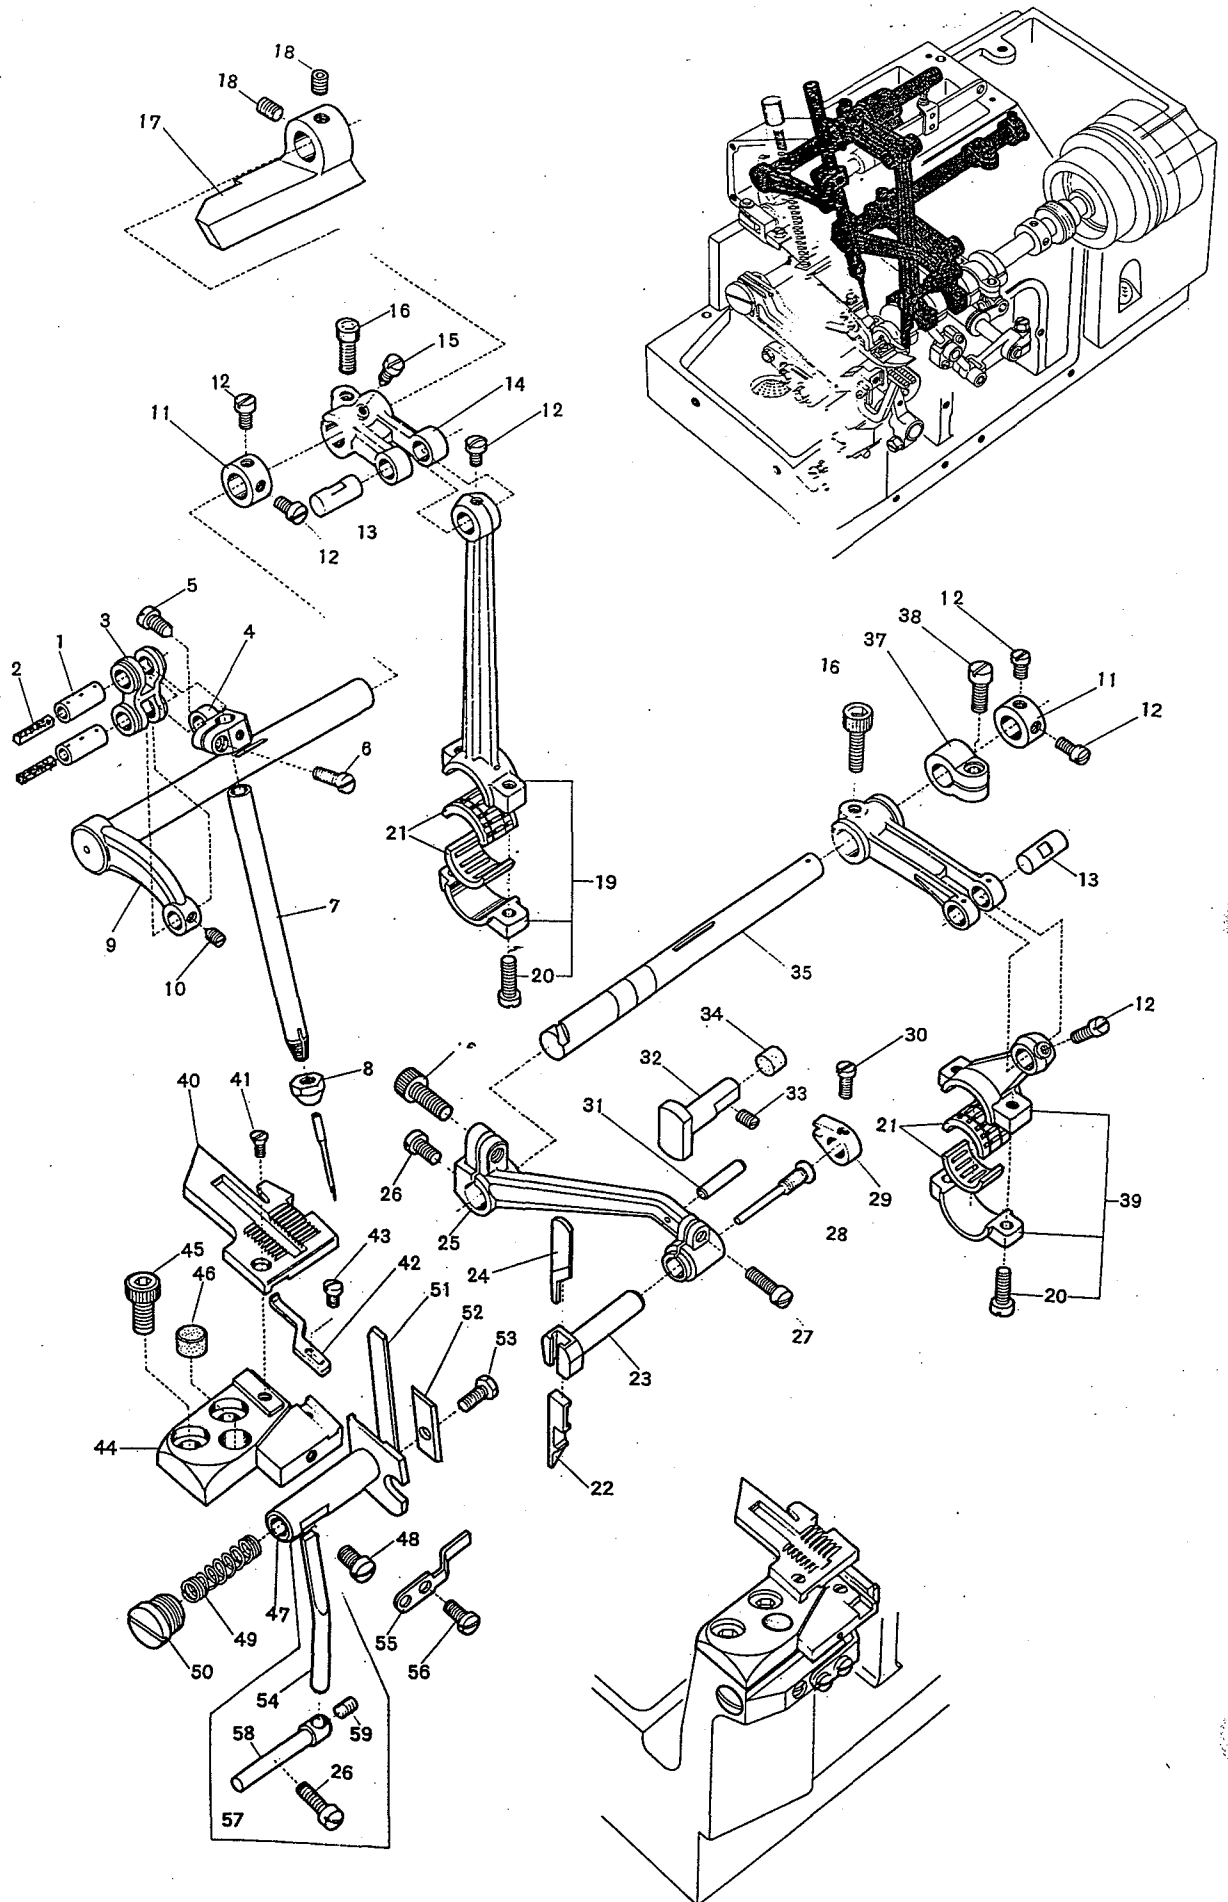

NEEDLE BAR AND KNIFE DRIVING MECHANISM

5

<u>Ref.No.</u>	<u>Parts.No.</u>	<u>Description</u>	<u>Amt.Req.</u>	<u>Remarks</u>
1	Y90320	Needle Bar Connection Link Pins	2	
2	Y 282	Oil Wicks for Y90320	2	
3	Y90321	Needle Bar Connection Link	1	
4	Y32651	Needle Bar Connecting Bracket	1	
5	Y 4313	Screw for Y90320 (Y32651)	1	
6	Y 4435	Screw for Y32651	1	
7	Y37122	Needle Bar for Single Needle	1	
8	Y 62	Needle Clamping Nut	1	
9	Y32645	Needle Bar Driving Crank	1	
10	Y 3311	Screw for Y90320 (Y32645)	1	
11	Y32646	Needle Bar Driving Crank Collars	2	
12	Y 9604	Screws for Y32646, Y32921, Y32900	6	
13	Y32921	Connecting Rod Pin	2	
14	Y32644	Needle Bar Driving Lever	1	
15	Y 9517	3x0 Screws for Y32644	1	
16	Y 5520	Main Screws for Y32644, Y32902, Y32910	3	
17	Y32662	Needle Bar Driving Crank Counterweight	1	
18	Y 3635	Screw for Y32662	2	
19	Y32670	Needle Bar Connecting Rod	1	
20	Y 5071	Screws for Y32670, Y32900	4	
21	Y32819	Connecting Rod Roller Bearings	2	
22	Y32913	Upper Knife Clamp	1	
23	Y32911	Upper Knife Holder	1	
24	Y32914	Upper Knife	1	
25	Y32910	Upper Knife Driving Arm	1	
26	Y 4437	Screws for Y32910, Y33870	3	
27	Y 1174	Screw for Y32911 (32910)	1	
28	Y 5508	Screw for Y32914	1	
29	Y32912	Upper Knife Holder Guide	1	
30	Y 7616	Screw for Y32912	1	
31	Y 723	Guide Pin for Y32912	1	
32	Y32909	Upper Knife Driving Arm Guide	1	
33	Y 3434	Screw for Y32909	1	
34	Y32519	Upper Knife Driving Arm Guide Plug	1	
35	Y32903	Upper Knife Driving Shaft	1	
36	Y32902	Upper Knife Driving Lever	1	
37	Y32920	Upper Knife Driving Shaft Collar (Left)	1	
38	Y 7311	Screw for Y32920	1	
39	Y32900	Upper Knife Driving Connecting Rod	1	
40	Y32667	Throat Plate #2	1	
41	Y 5401	Screw for Throat Plate	1	
42	Y32655	Needle Guard (Front)	1	
43	Y 4404	Screw for Y32655	1	
44	Y32601	Throat Plate Supporter	1	
45	Y 6662	Screws for Y32601	2	
46	Y32604	Cloth Plate Rubber Cushion	1	
47	Y32916	Lower Knife Holder	1	
48	Y 4591	Screw for Y32916	1	
49	Y32919	Lower Knife Holder Spring	1	
50	Y 5074	Screw for Y32919	1	
51	Y30421	Lower Knife	1	
52	Y32917	Lower Knife Clamp	1	
53	Y 7605	Screw for Y32917	1	
54	Y33871	Needle Guard (Rear)	1	
55	Y32899	Lower Knife Holder Locking Plate	1	
56	Y 4440	Screws for Y32899	2	
57	Y33873	Needle Guard Complete Set (Rear)	1	
58	Y33870	Needle Guard Holder	1	
59	Y 3638	Screw for Y33871	1