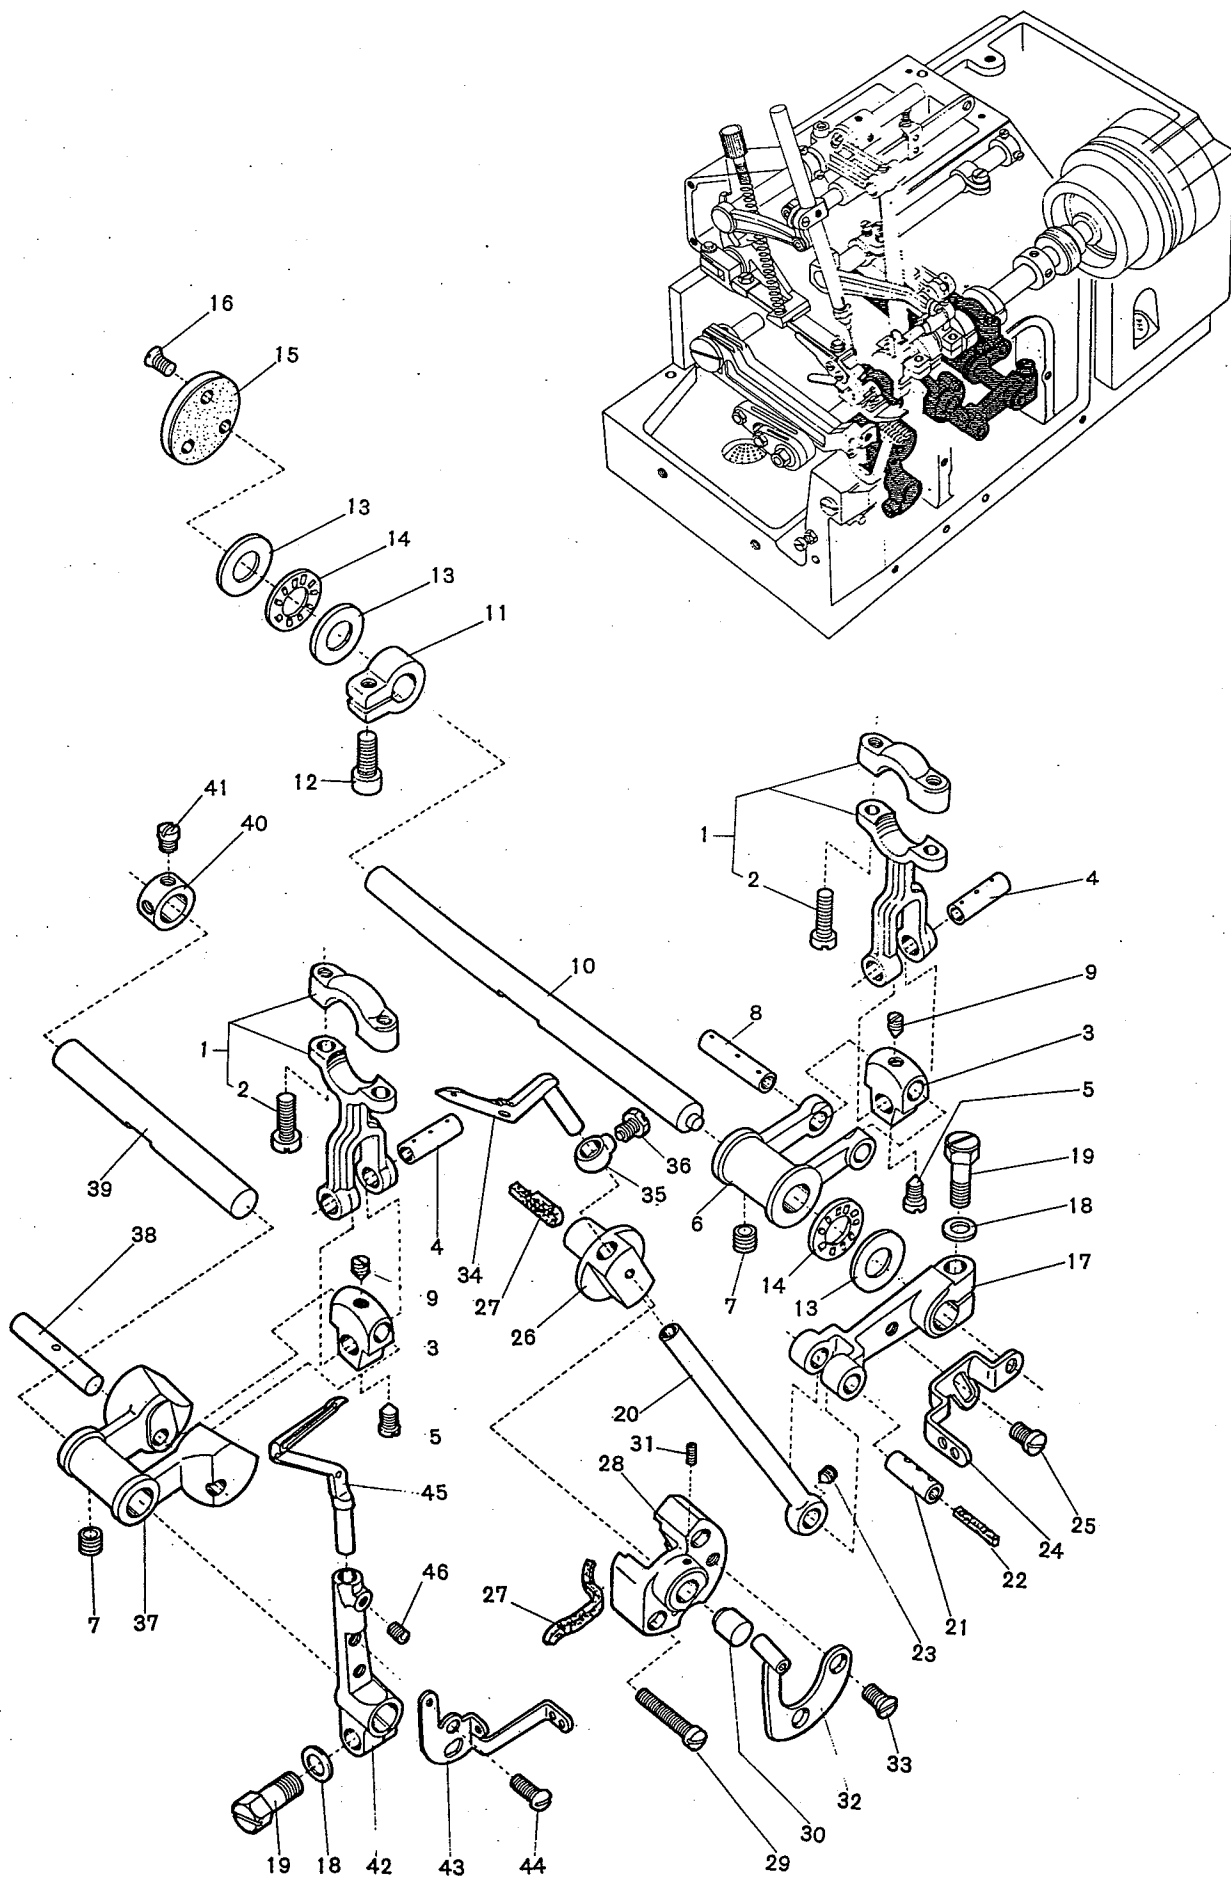

LOOPER DRIVING MECHANISM

6

<u>Ref.No.</u>	<u>Parts.No.</u>	<u>Description</u>	<u>Amt. Req.</u>	<u>Remarks</u>
1	Y32783	Looper Driving Lever Connecting Rods	2	
2	Y 5071	Screws for Y32783	4	
3	Y32785	Looper Driving Lever Links	2	
4	Y32784	Looper Driving Lever Link Pins (Short)	2	
5	Y 9506	Screws for Y32784	2	
6	Y32787	Upper Looper Driving Lever	1	
7	Y 3635	Screws for Y32787, Y32815	4	
8	Y32786	Looper Driving Lever Link Pin (Long)	1	
9	Y 3404	Screws for Y32786, Y32816	2	
10	Y34517	Upper Looper Driving Shaft	1	
11	Y32792	Upper Looper Driving Shaft Collar	1	
12	Y 5550	Screw for Y32792	1	
13	Y32848	Upper Looper Driving Shaft Thrust Washers	3	
14	Y32849	Upper Looper Driving Shaft Thrust Rollers	2	
15	Y33013	Upper Looper Driving Shaft End Cap	1	
16	Y 5345	Screws for Y33013	3	
17	Y34104	Upper Looper Bar Driving Arm	1	
18	Y 520	Washers for Y34104, Y32789	2	
19	Y 5500	Screws for Y34104, Y32789	2	
20	Y32800	Upper Looper Bar	1	
21	Y32799	Upper Looper Bar Driving Arm Pin	1	
22	Y 282	Oil Wick for Y32799	1	
23	Y 3311	Screw for Y32799	1	
24	Y34224	Looper Thread Pull-Off (Right)	1	
25	Y 4358	Screw for Y34224	1	
26	Y32347	Upper Looper Bar Guide	1	
27	Y 304	Oil Wicks for Y32347, Y32800	2	
28	Y34516	Upper Looper Bar Guide Retainer	1	
29	Y 5004	Screws for Y34516	2	
30	Y32348	Upper Looper Bar Guide Thrust Pin	1	
31	Y 7650	Screw for Y32348	1	
32	Y34226	Upper Looper Thread Guide	1	
33	Y 9142	Screws for Y34226	2	
34	Y32807	Upper Looper	1	
35	Y32803	Upper Looper Holder Collar	1	
36	Y 5507	Screw for Y32803	1	
37	Y32815	Lower Looper Driving Lever	1	
38	Y32816	Lower Looper Driving Lever Pin	1	
39	Y32788	Lower Looper Driving Shaft	1	
40	Y30228	Lower Looper Shaft Collar	1	
41	Y 9604	Screws for Y30228	2	
42	Y32789	Lower Looper Holder Arm	1	
43	Y32959	Looper Thread Pull-Off (Left)	1	
44	Y 1326	Screws for Y32959	2	
45	Y32790	Lower Looper	1	
46	Y 3638	Screw for Y32790	1