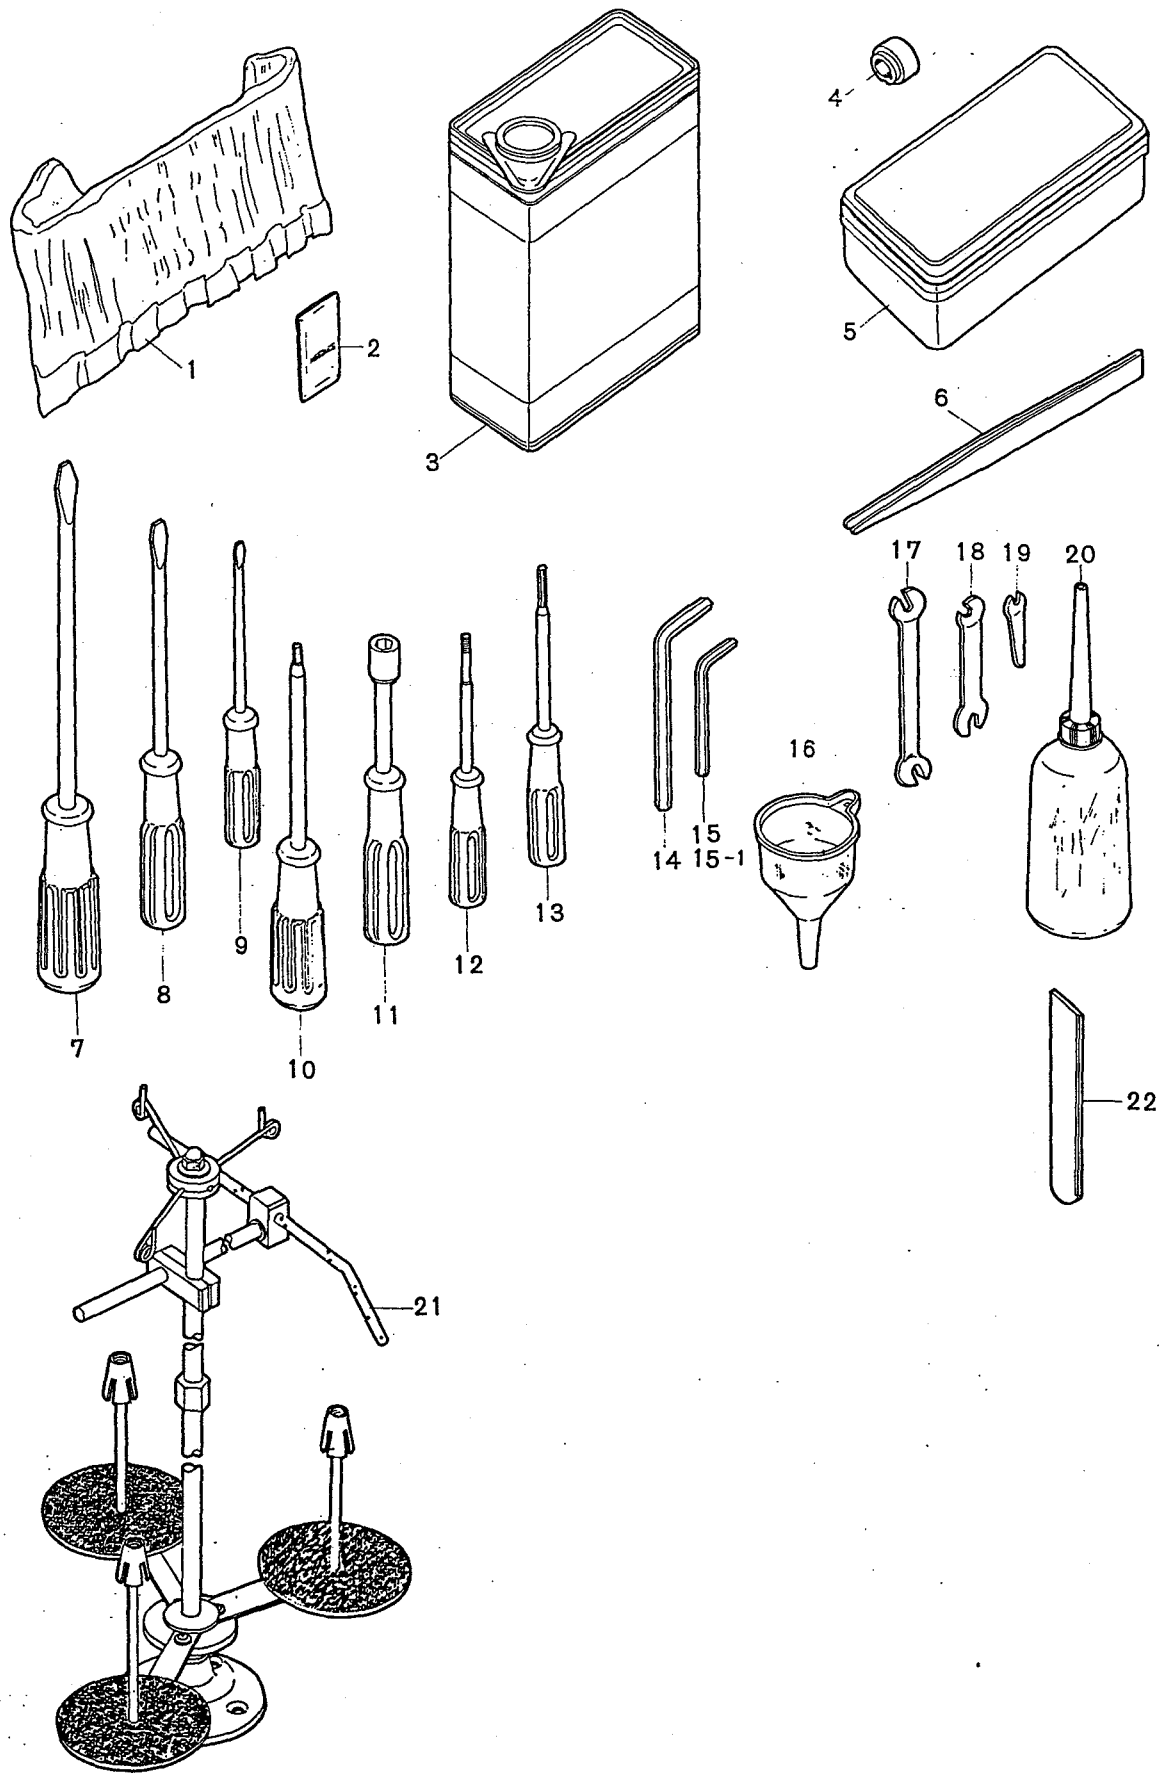

ACCESSORY

12

<u>Ref.No.</u>	<u>Parts.No.</u>	<u>Description</u>	<u>Amt.Req.</u>	<u>Remarks</u>
1	Y34767	Machine Cover	1	
2		Needles DCX1	10	
3		Oil	1	
4		Feed Driving Eccentric	3	
5	Y34766	Attachment Box	1	
6	Y37909	Thread Tweezers	1	
7	Y37901	Screw Driver (Large)	1	
8	Y37902	Screw Driver (Medium)	1	
9	Y37903	Screw Driver (Small)	1	
10	Y37923	Hexagon Screw Driver (1.98)	1	
11	Y37946	Socket Wrench (9.52)	1	
12	Y37947	Feed Driving Eccentric Extractor	1	
13	Y37919	Hexagon Screw Driver (Two Needle Only) (1.56)	1	
14	Y37922	Hexagon Wrench Key (Large) (4.76)	1	
15	Y37916	Hexagon Wrench Key (Small)	1	
15-1	Y37924	Hexagon Wrench Key (1.56)	1	
16	Y34769	Funnel	1	
17	Y37945	Wrench (Large) (7.14X7.94)	1	
18	Y37915	Wrench (Medium) (7.14X7.14)	1	
19	Y37944	Wrench (Small) (4.9)	1	
20	Y34768	Oiler	1	
21	Y34770	Thread Stand 3 Spool Type Complete Set 600-1	1	
	Y34771	Thread Stand 4 Spool Type Complete Set 600-4	1	
22	Y30421	Lower Knife	1