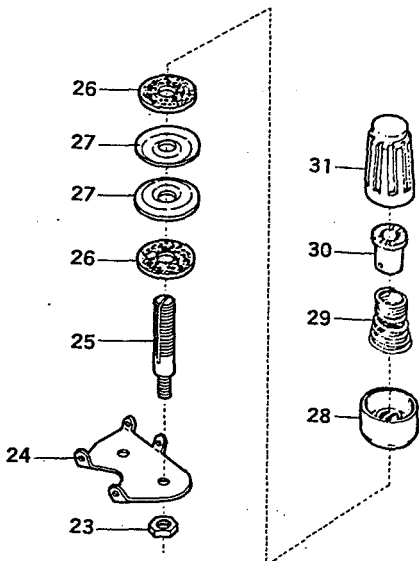

600-2,-3

EDGE GUIDE

600-4