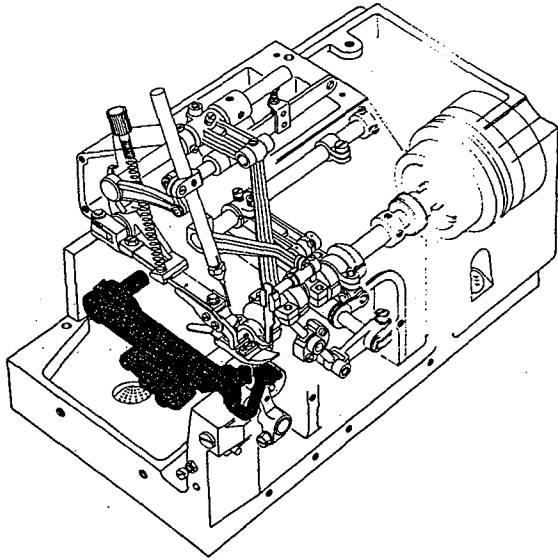

FEED DRIVING MECHANISM

<u>Ref.No.</u>	<u>Parts.No.</u>	<u>Description</u>	<u>Amt.Req.</u>	<u>Remarks</u>
1	Y34134	Feed Bar Guide (Rear)	1	
2	Y 3632	Screw for Y34134	1	
3	Y 3635	Screw for Y32866	1	
4	Y32858	Feed Bar Guide (Right)	1	
5	Y 9200	Screw for Y32858	1	
6	Y32857	Main Feed Bar	1	
7	Y32864	Feed Bar Driving Studs	2	
8	Y 722	Cotters for Y32864	2	
9	Y32854	Feed Lifter Block	1	
10	Y32867	Feed Bar Guide Block	1	
11	Y32856	Differential Feed Bar	1	
12	Y32866	Feed Adjusting Pin	1	
13		Oil Wick for Y32866	1	
14	Y32853	Feed Bar Driving Connection Bushings	2	
15	Y32852	Main Feed Bar Driving Connection	1	
16		Feed Driving Eccentrics (See Below The Table)	2	
17	Y32851	Differential Feed Bar Driving Connection	1	
18	Y 451	Nuts for Y32864	2	
19	Y 20	Nut for Feed Driving Eccentric	1	
20	Y32381	Feed Bar Guide (Left)	1	
21	Y 4440	Screws for Y32381	2	
22	Y34059	Throat Plate Stay	1	
23	Y 5000	Screws for Y34059	2	
24	Y32883	Chaining Feed Dog	1	
25	Y 9730	Screw for Chaining Feed Dog	1	
26	Y32873	Auxiliary Feed Dog Holder	1	
27	Y 7609	Screw for Main Feed Dog	1	
28	Y32871	Plain Feed Dog	1	
29	Y 4353	Screw for Differential Feed Dog	1	

Feed Driving Eccentrics Table

<u>Parts No.</u>	<u>Stitches Per Inch</u>
Y32821	5
Y32822	6
Y32835	7
Y32823	8
Y32824	9
Y32825	10
Y32836	11
Y32826	12
Y32827	13
Y32828	14
Y32837	15
Y32838	16
Y32829	17
Y32839	18
Y32830	19
Y32840	20
Y32841	22
Y32842	24
Y32832	26
Y32843	28
Y32844	30
Y32845	40
Y32833	50
Y32846	70
Y32847	100